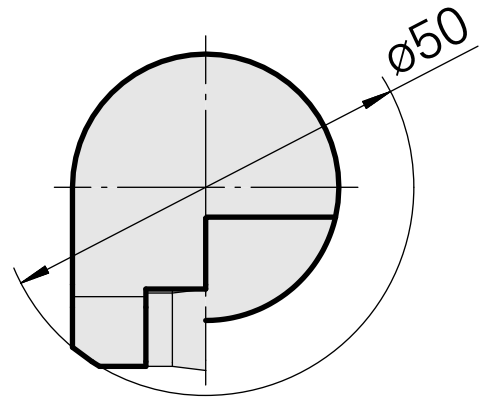

## INDEX CAPTO C3 for DC.. 11T3.., right, without gripper groove

### Technical data

TH accessories category

INDEX CAPTO C3

Mounting

for DC.. 11T3..

Quick change inserts

Turning tool holder