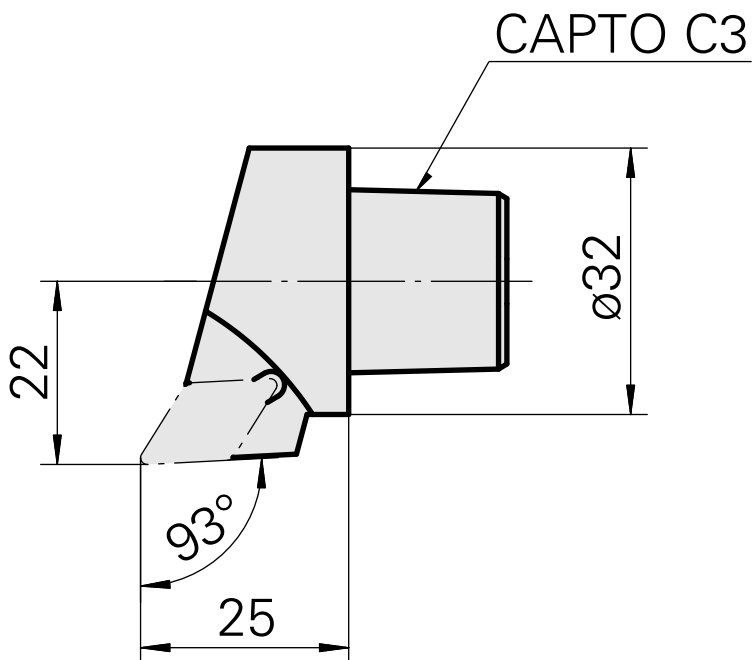

## INDEX CAPTO C3 for DC.. 11T3.., right, without gripper groove

### Technical data

TH accessories category

INDEX CAPTO C3

Mounting

for DC.. 11T3..

Quick change inserts

Turning tool holder