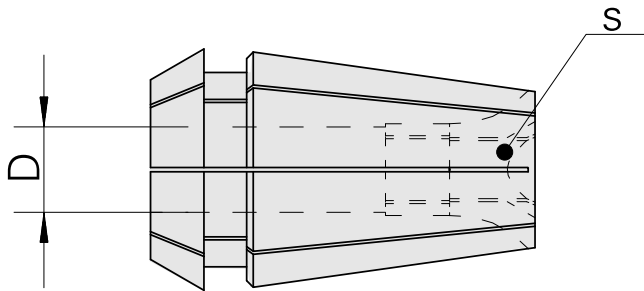

## ER-Collet chuck for taps ER 25-GB 10mm

### Technical data

TH accessories category	ER-Collet chuck for taps
Mounting	ER25
Tool mounting	10mm
Collet type	ER 25-GB