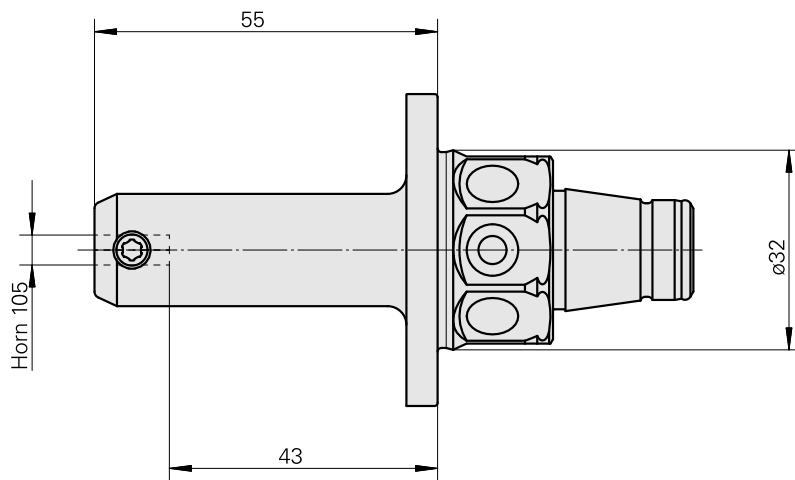

WFB 32-20 Horn Type 105

Technical data

TH accessories category

WFB 32-20

Mounting

Horn Type 105

Quick change inserts

Horn S-Mini