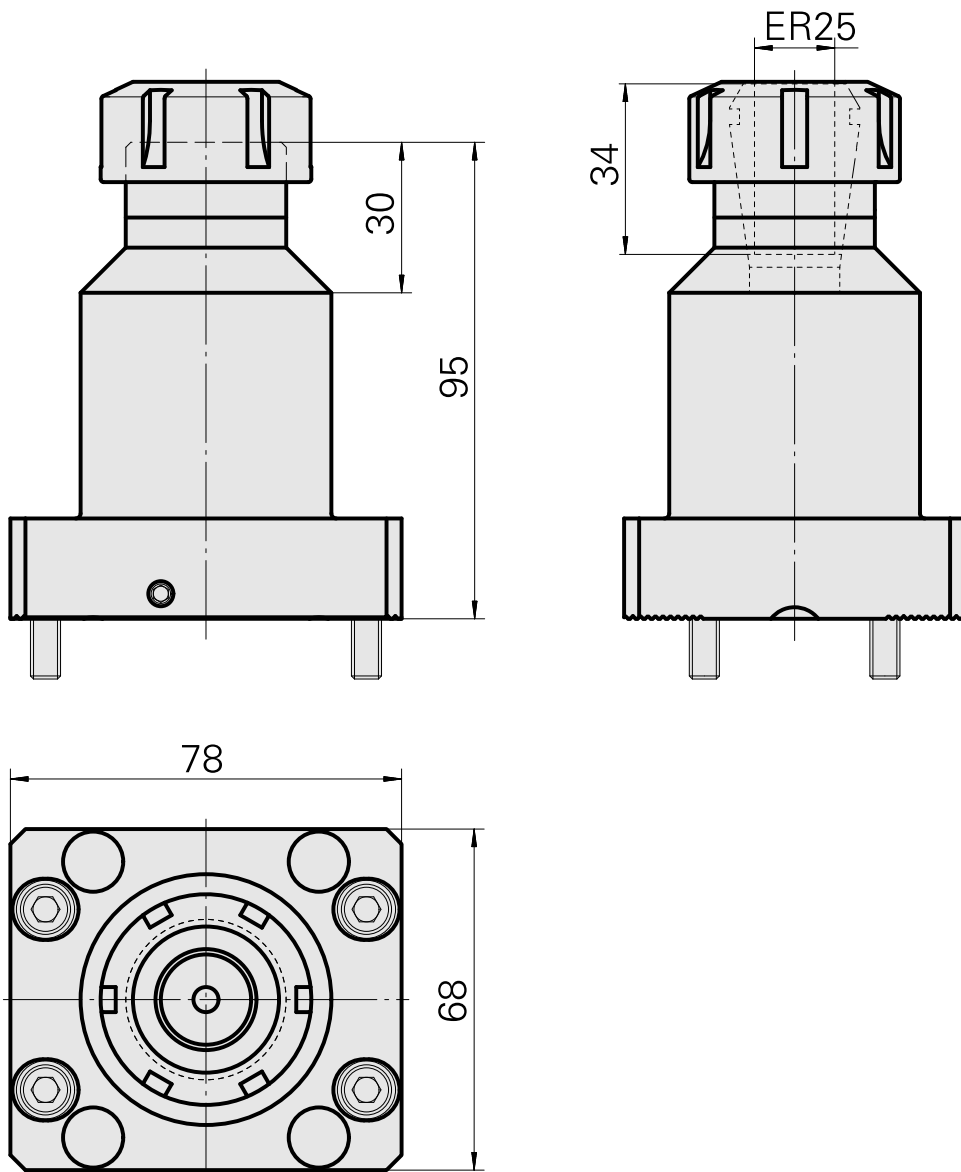

### Technische Daten

Drive	not live
Mounting	ER25
reversable 180°	no
X [mm]	95 (3.74")
Y [mm]	-
Z [mm]	-
INDEX TRAUB products	ABC65 • TNK42/65

---