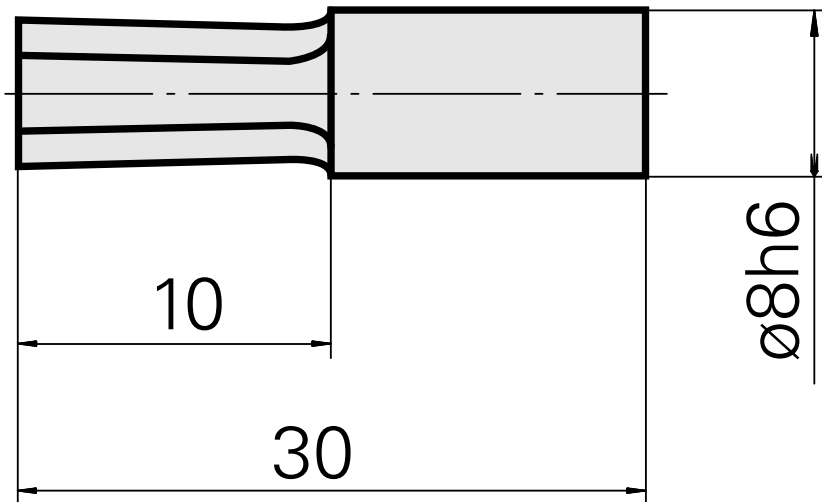

Broach SW3 mm

Technical data

TH accessories category

Broach

Mounting

SW3 mm

Tool mounting

8mm