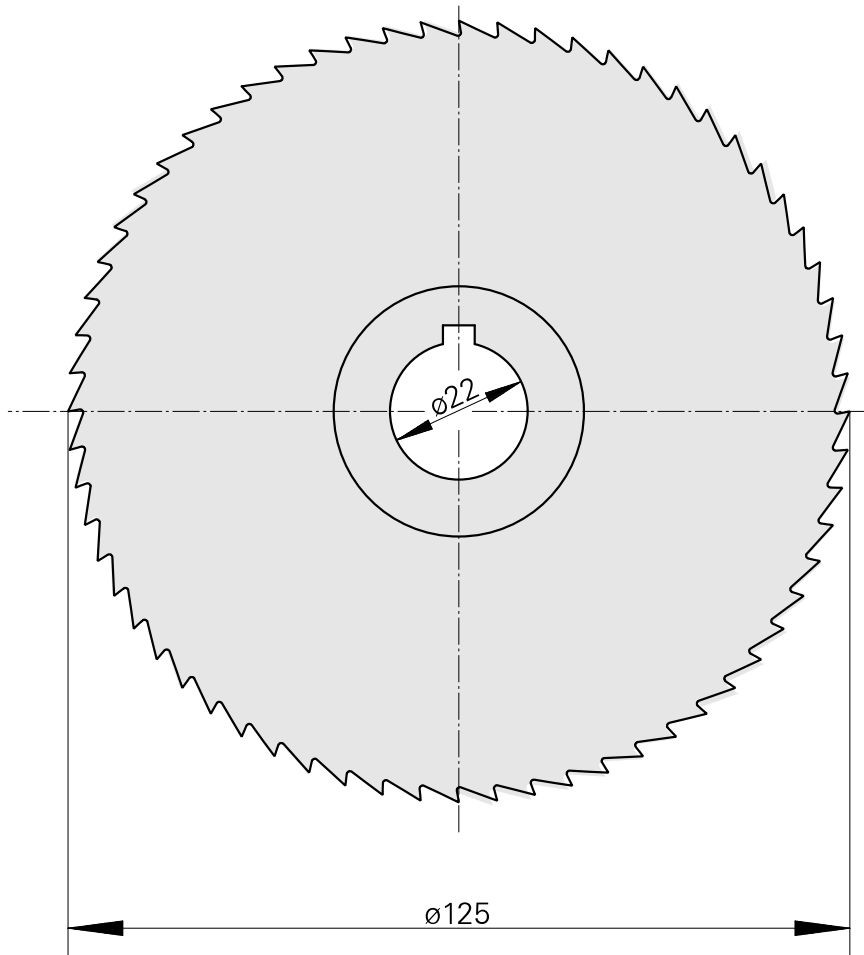

Saw blade, circular saw blade width 6 mm (0.23")

Technical data

TH accessories category

Circular saw blade d125

Tool mounting

22mm

10786817
223015.2560

INDEX