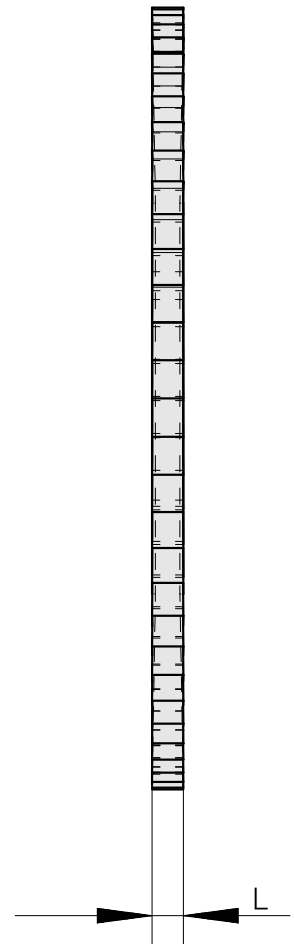

Saw blade, circular saw blade width 6 mm (0.23")

Technical data

TH accessories category

Circular saw blade d125

Tool mounting

22mm

10786817
223015.2560

INDEX