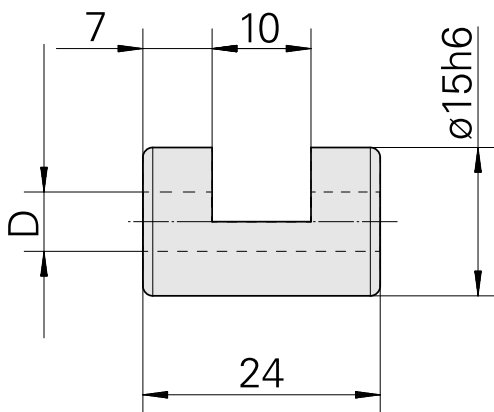

## Clamping sleeve D15/ 6.5mm

### Technical data

TH accessories category	Clamping sleeve
Mounting	D15
Tool mounting	6.5mm

10786467  
993115.0650

**INDEX**

---