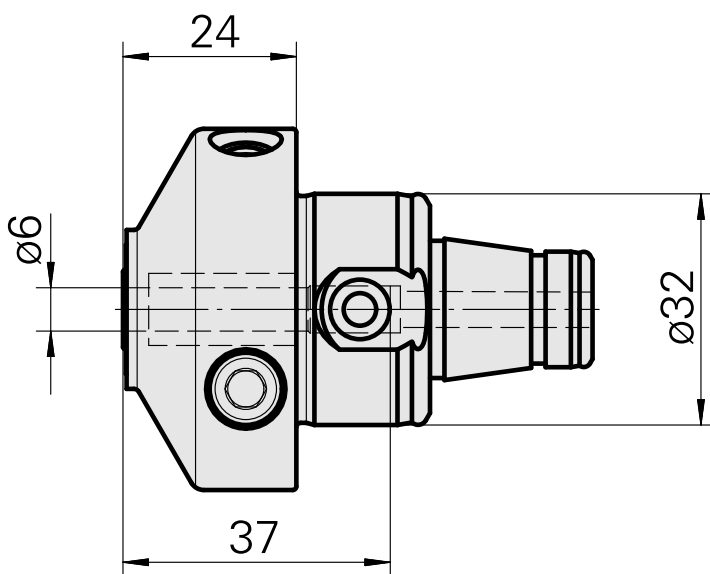

WFB 32-20 Hydraulic expansion chuck D6

Technical data

TH accessories category

WFB 32-20

Mounting

Hydraulic expansion chuck D6

Quick change inserts

hydraulic expans. mounting