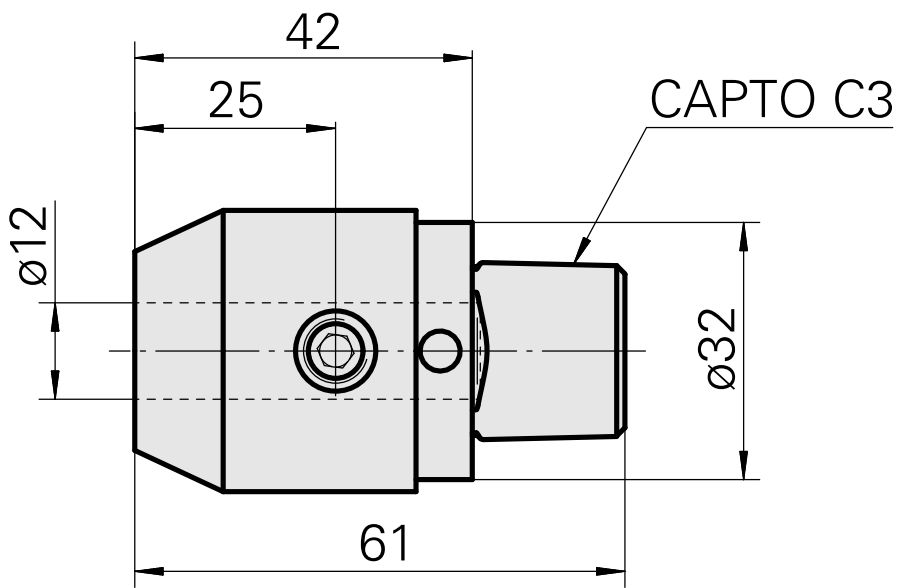

INDEX CAPTO C3 D12

Technical data

TH accessories category	INDEX CAPTO C3
Mounting	D12
Quick change inserts	Weldon mounting

Documents

No downloads available for this product

Accessories

Optional accessories

Other accessories

[Mounting sleeve with collar D12](#)

Product ID : 11060576

Previous product ID : W94280.21--

[Clamping sleeve D12](#)

Product ID : 10964938

Previous product ID : 993112.-----
