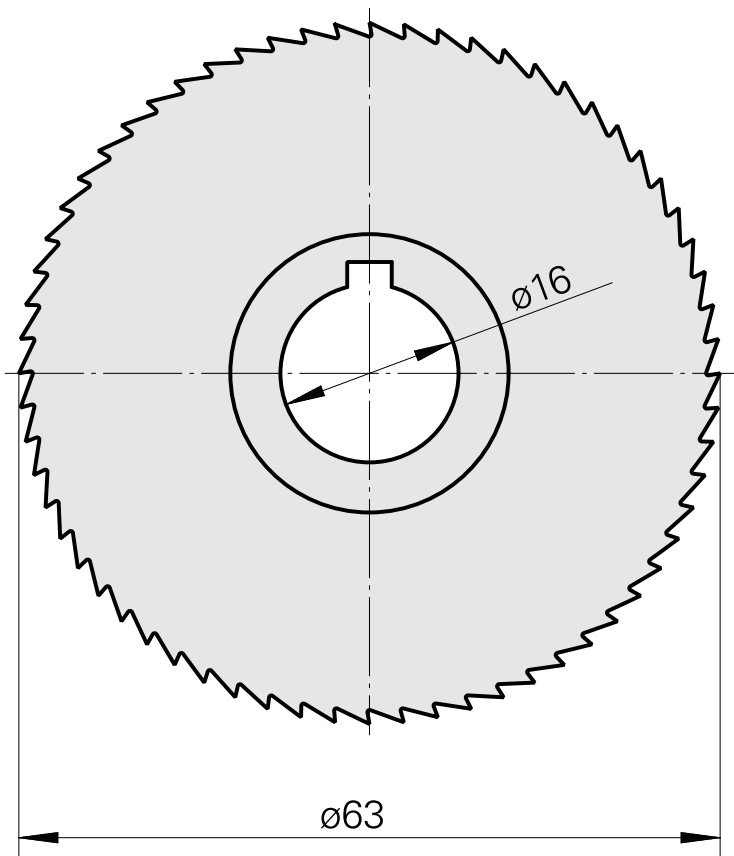

Saw blade, circular saw blade width 1.2 mm (0.04")

Technical data

TH accessories category	Circular saw blade d63
Tool mounting	16mm

Documents

No downloads available for this product