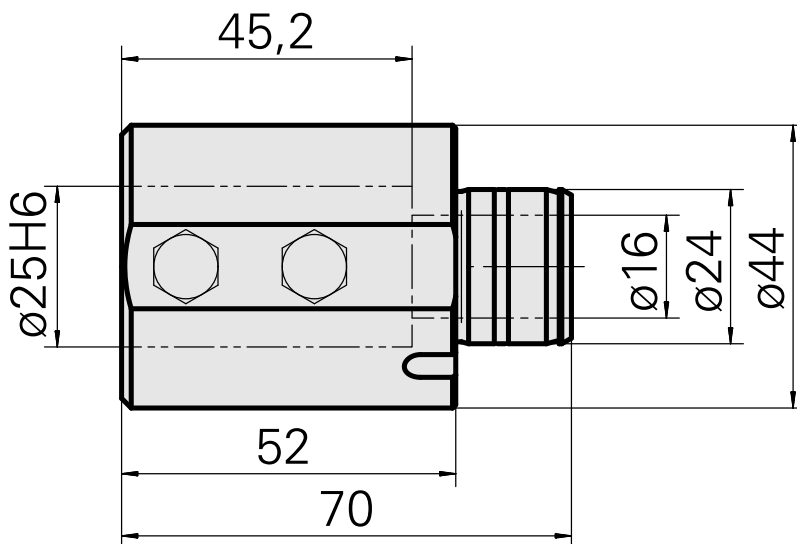

Mount D25 (0.98 ")

Technical data

| | |
|----------------------|--|
| Drive | not live |
| Cooling | internal |
| Mounting | D25 |
| Pressure | 80 bar |
| X [mm] | 52 (2.05") |
| Y [mm] | - |
| Z [mm] | - |
| INDEX TRAUB products | ABC65 • TNK42/65 • TNL18 • TNL20 • TNL32-11 • TNL32 • TNL32-11 compact • TNL20-11 • • TNL32 compact • TNK40.2-10 • TNL20.2 • TNK40.2 |

Documents

No downloads available for this product

Accessories

Optional accessories

Other accessories

[Mounting sleeve with collar D25](#)

Product ID : 10070544

Previous product ID : W62221.41--

[HEX.HEAD BOLT 6X12](#)

Product ID : 10776803

Previous product ID : 410620.0612

[HEX SCREW 6X16](#)

Product ID : 10136131

Previous product ID : 410620.0616
