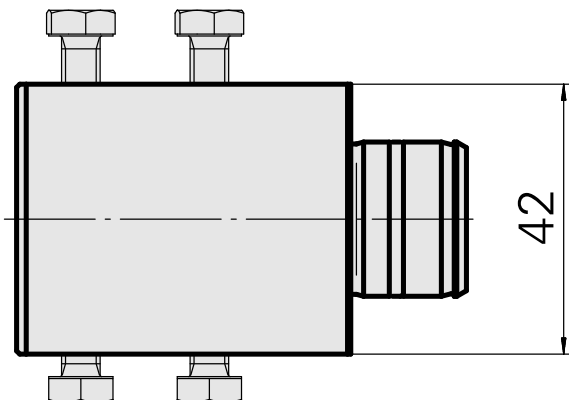

Mount D25 (0.98 ")

Technical data

| | |
|----------------------|--|
| Drive | not live |
| Cooling | internal |
| Mounting | D25 |
| Pressure | 80 bar |
| X [mm] | 52 (2.05") |
| Y [mm] | - |
| Z [mm] | - |
| INDEX TRAUB products | ABC65 • TNK42/65 • TNL18 • TNL20 • TNL32-11 • TNL32 • TNL32-11 compact • TNL20-11 • • TNL32 compact • TNK40.2-10 • TNL20.2 • TNK40.2 |

[HEX.HEAD BOLT 6X12](#)

Product ID : 10776803

Previous product ID : 410620.0612

[HEX SCREW 6X16](#)

Product ID : 10136131

Previous product ID : 410620.0616
