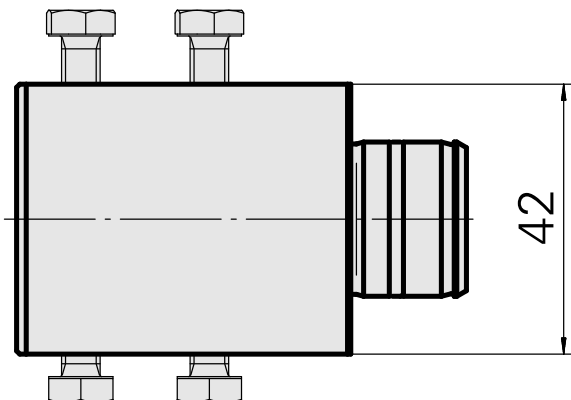

## Mount D25 (0.98 ")

### Technical data

Drive	not live
Cooling	internal
Mounting	D25
Pressure	80 bar
X [mm]	52 (2.05")
Y [mm]	-
Z [mm]	-
INDEX TRAUB products	ABC65 • TNK42/65 • TNL18 • TNL20 • TNL32-11 • TNL32 • TNL32-11 compact • TNL20-11 • • TNL32 compact • TNK40.2-10 • TNK40.2-8 • TNL20.2