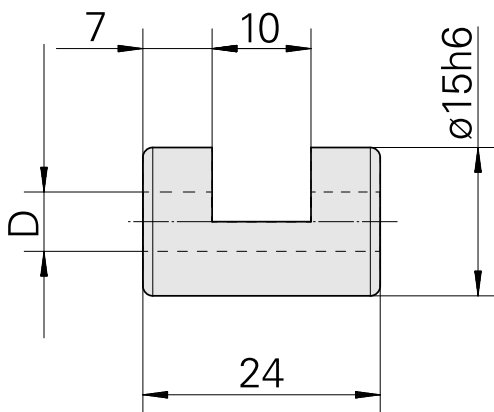

## Clamping sleeve D15/ 3.5mm

### Technical data

TH accessories category	Clamping sleeve
Mounting	D15
Tool mounting	3.5mm

10724630  
993115.0350

**INDEX**

---