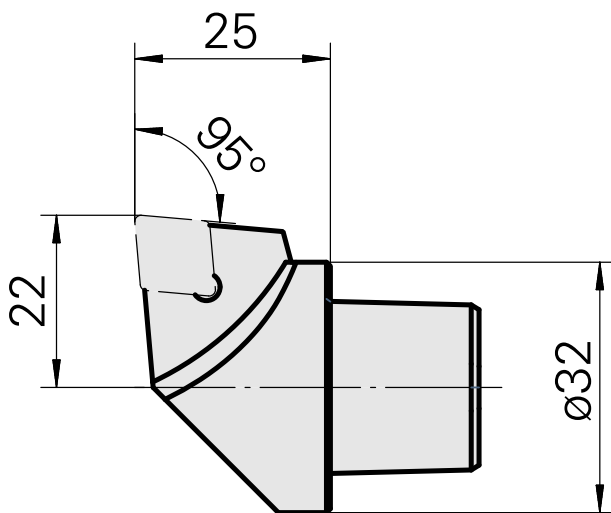

## INDEX CAPTO C3 for CC.. 09T3.., left, without gripper groove

### Technical data

TH accessories category

INDEX CAPTO C3

Mounting

for CC.. 09T3..

Quick change inserts

Turning tool holder