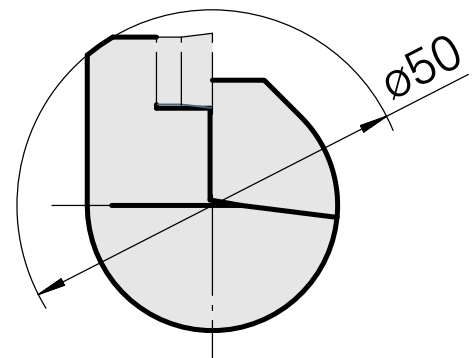

## INDEX CAPTO C3 for CC.. 09T3.., left, without gripper groove

### Technical data

TH accessories category

INDEX CAPTO C3

Mounting

for CC.. 09T3..

Quick change inserts

Turning tool holder