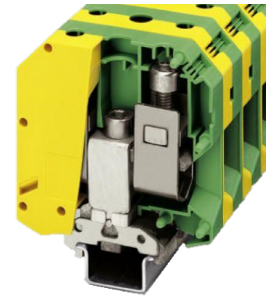

Clip

Technical data

Electrical assemblies	Terminal
Length	83 Millimeter
Width	25 Millimeter
Height	97.5 Millimeter
Cross-section	95 Square millimeter
Number of wires/poles (ST)	2 Piece green/yellow

No 3-side view is currently available for this product