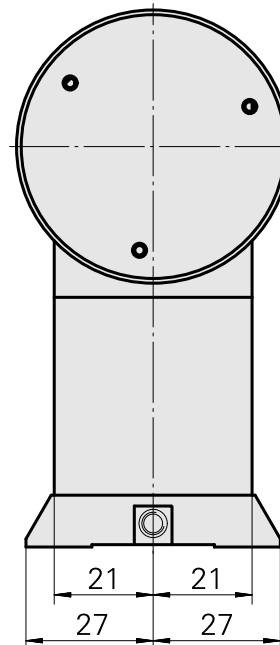

Bar stop Dovetail (ABC), adjustable

Technical data

Shank VDI	Dovetail (ABC)
Drive	not live
Fixation VDI	none
reversible 180°	no
X [mm]	85 (3.35")
Y [mm]	-
Z [mm]	-17 (-0.67)
INDEX TRAUB products	ABC • ABC.2