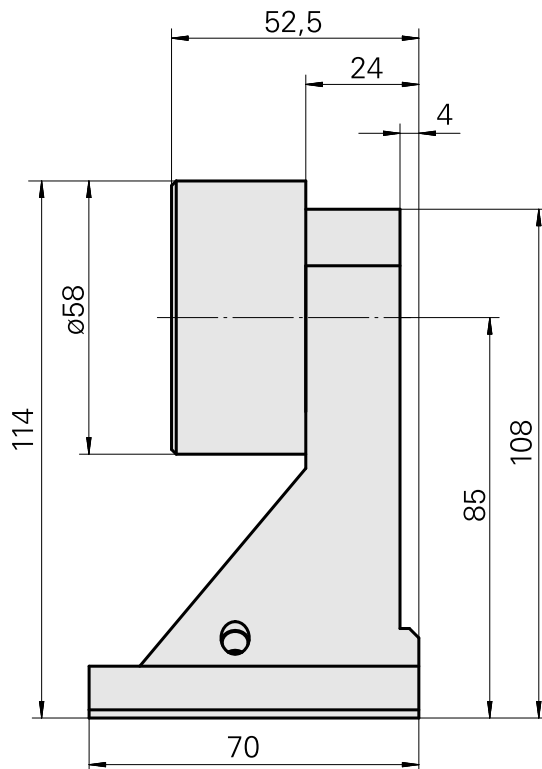

Bar stop Dovetail (ABC), adjustable

Technical data

Shank VDI	Dovetail (ABC)
Drive	not live
Fixation VDI	none
reversible 180°	no
X [mm]	85 (3.35")
Y [mm]	-
Z [mm]	-17 (-0.67)
INDEX TRAUB products	ABC • ABC.2