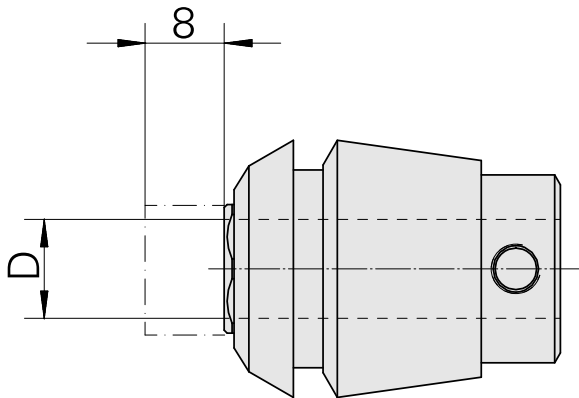

ER-Collet chuck for taps ET 1-25 5.6mm

Technical data

TH accessories category	ER-Collet chuck for taps
Mounting	ER25
Tool mounting	5.6mm
Collet type	ET 1-25

10673937
322462

INDEX

Documents

No downloads available for this product