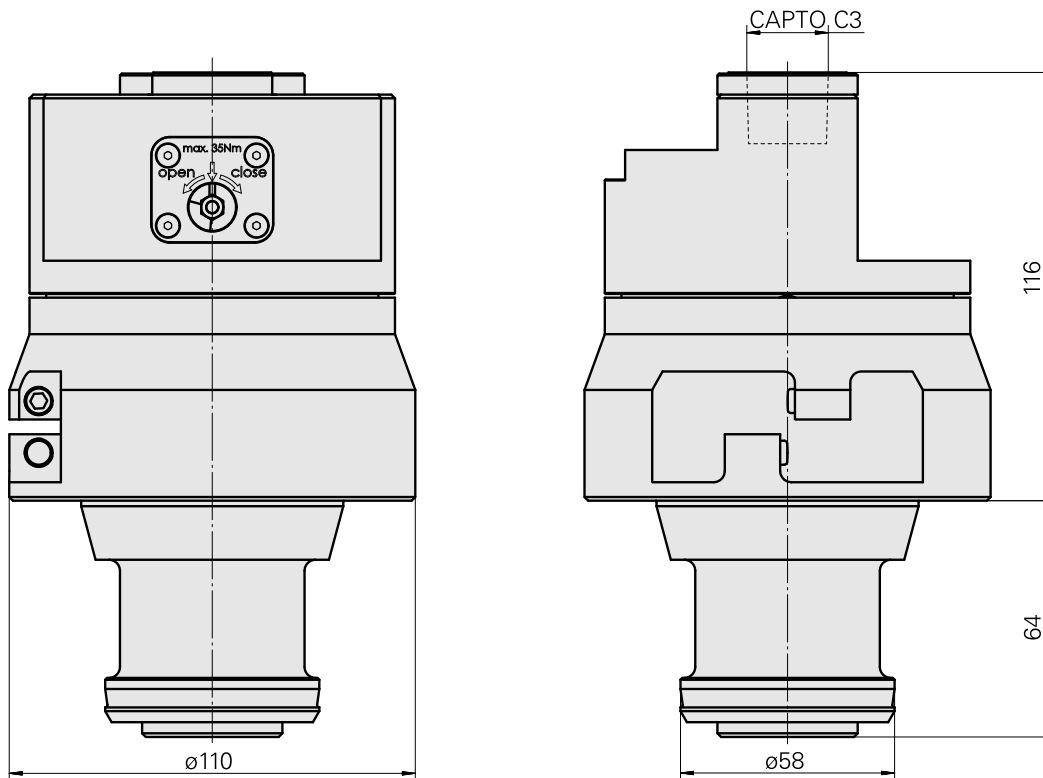

Presetting device /INDEX CAPTO C3

Technical data

TH accessories category

Adapter pre-adjustment block

Tool mounting

CAPTO C3

Documents

No downloads available for this product