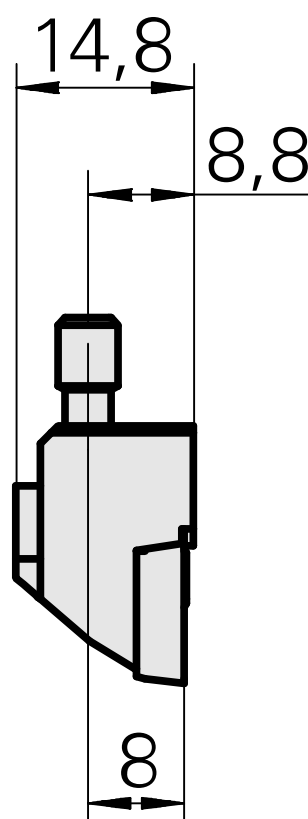

## Cassette

### Technical data

TH accessories category

Cassette, right

Mounting

for DC.. 11T3..