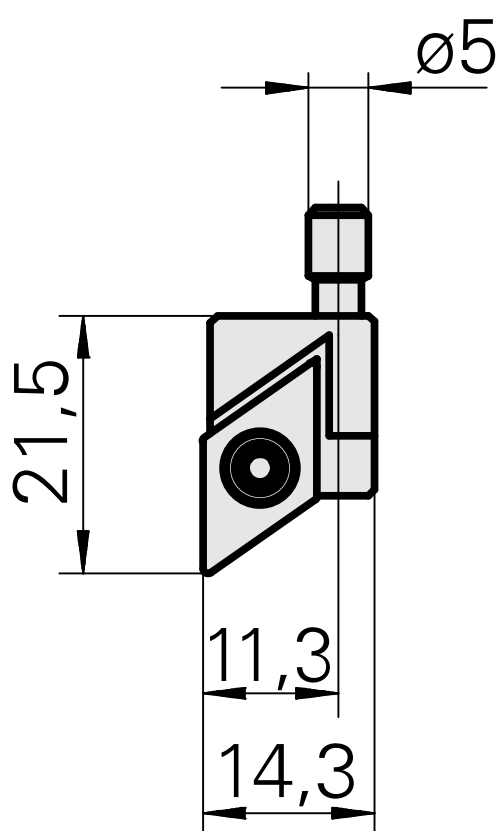

## Cassette

### Technical data

TH accessories category

Cassette, right

Mounting

for DC.. 11T3..