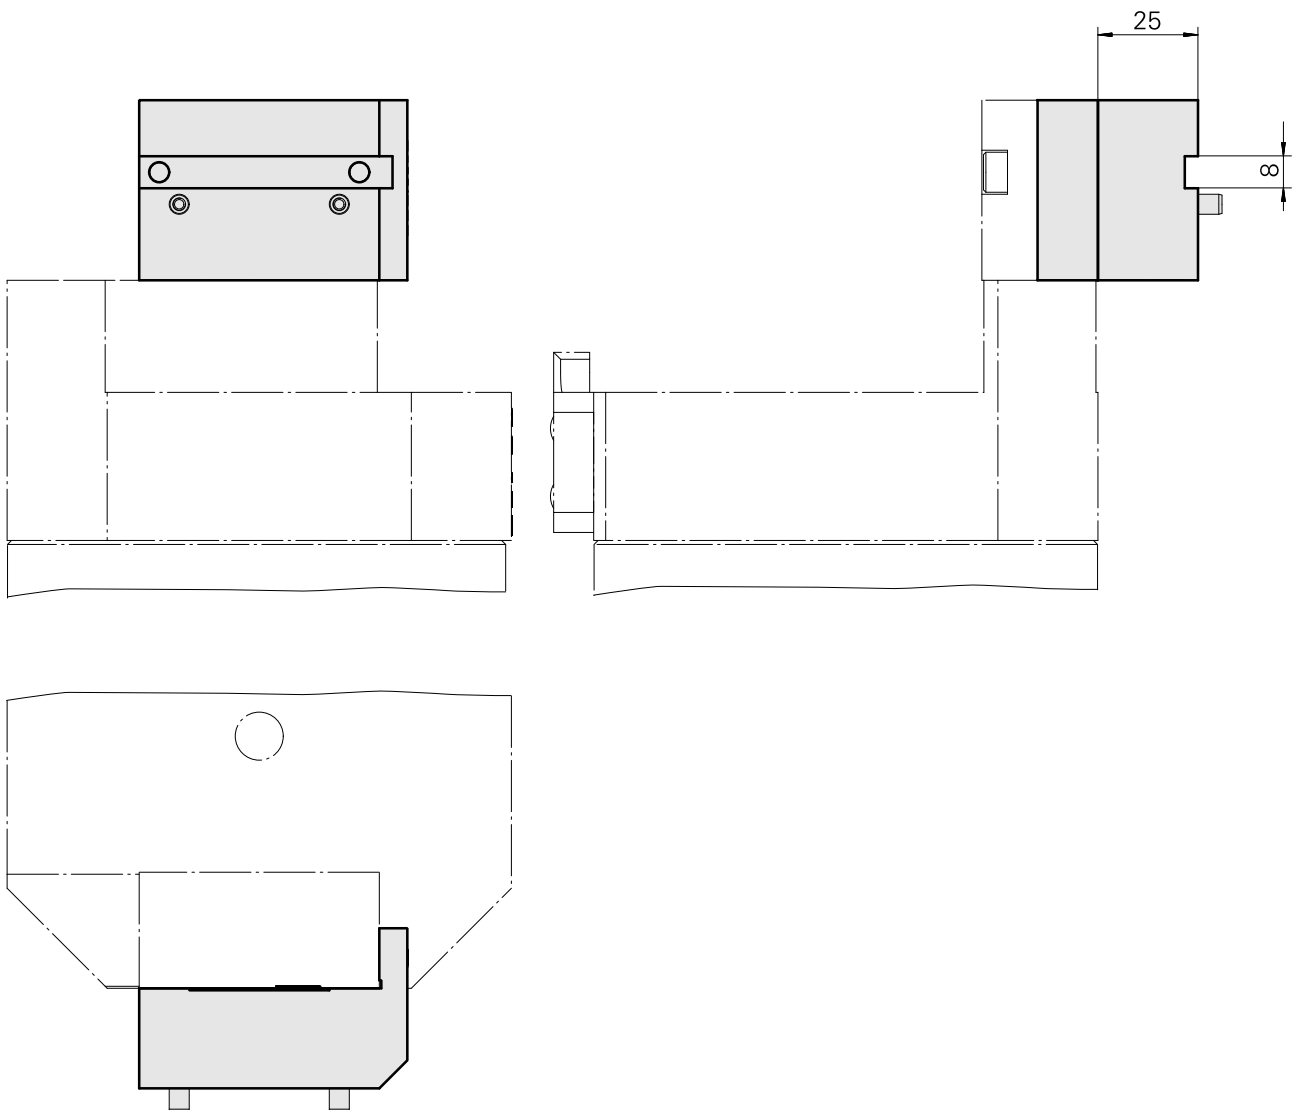

Adapter plate, Rotated 90°

Technical data

TH accessories category

Plate rear drilling unit MS16

Documents

No downloads available for this product