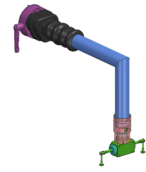

Probe

Technical data

Electrical assemblies

Measuring system

No 3-side view is currently available for this product

10626861
487542.0533

INDEX

Documents