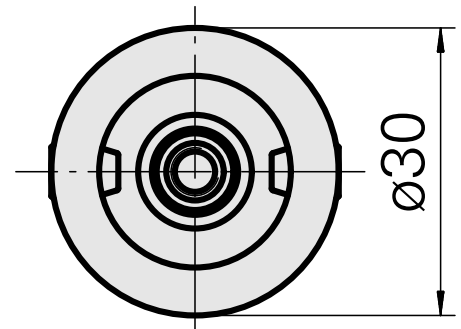

## WFB 20-12 WFB 20-12, Extension

### Technical data

TH accessories category	WFB 20-12
Mounting	WFB 20-12
Quick change inserts	miscell mounting