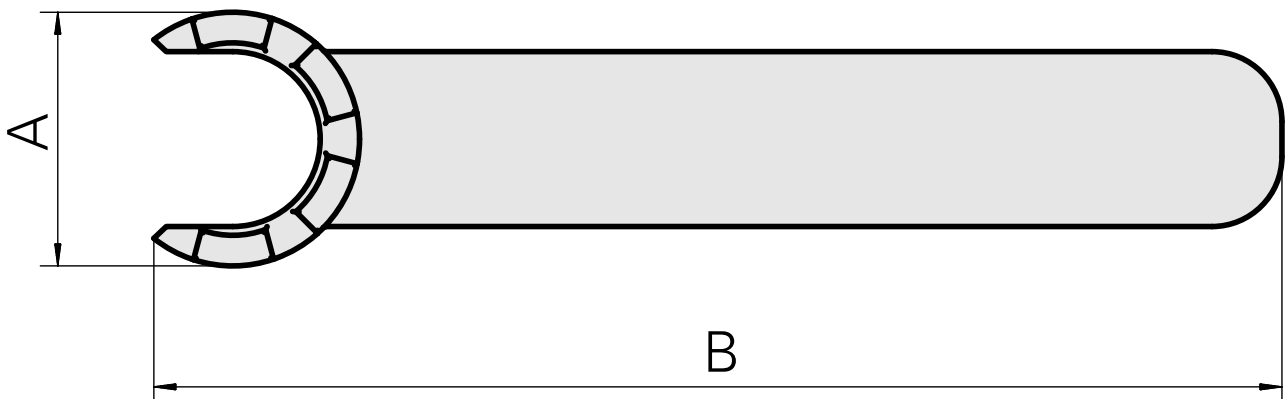

Spanner 7111.16000

Technical data

TH accessories category	Tool
Mounting	ER16
Collet type	ER 16
Clamping nut type	Female thread diameter reduced
Tools for Collet chucks	Clamping nut wrench

10621809
490219.2161