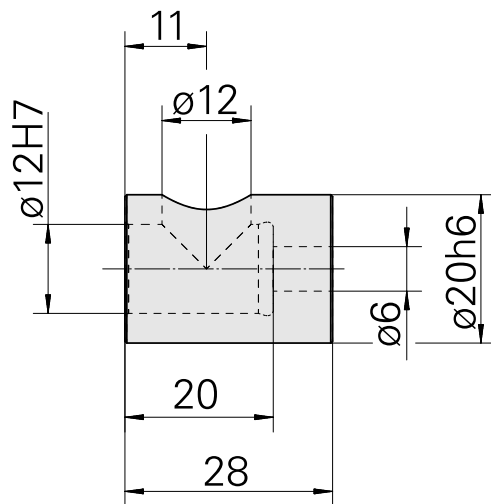

## Clamping sleeve D20/ 12mm

### Technical data

TH accessories category	Clamping sleeve
Mounting	D20
Tool mounting	12mm