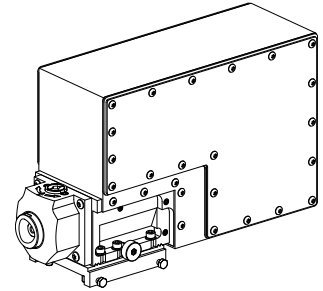

Turning turret MS32/MS40 INDEX CAPTO C4, swiveling

Technical data

Slide system MS	MS32/MS40
Drive	not live
Fixation MS	Splined key/pin
Mounting	INDEX CAPTO C4
X [mm]	23.5 (0.93")
Y [mm]	–
Z [mm]	54.3 (2.14)
INDEX TRAUB products	MS32C • MS32-6.2 • MS40-6 • MS32-6.3

Note

The machine must undergo preparation for an indexing turret!