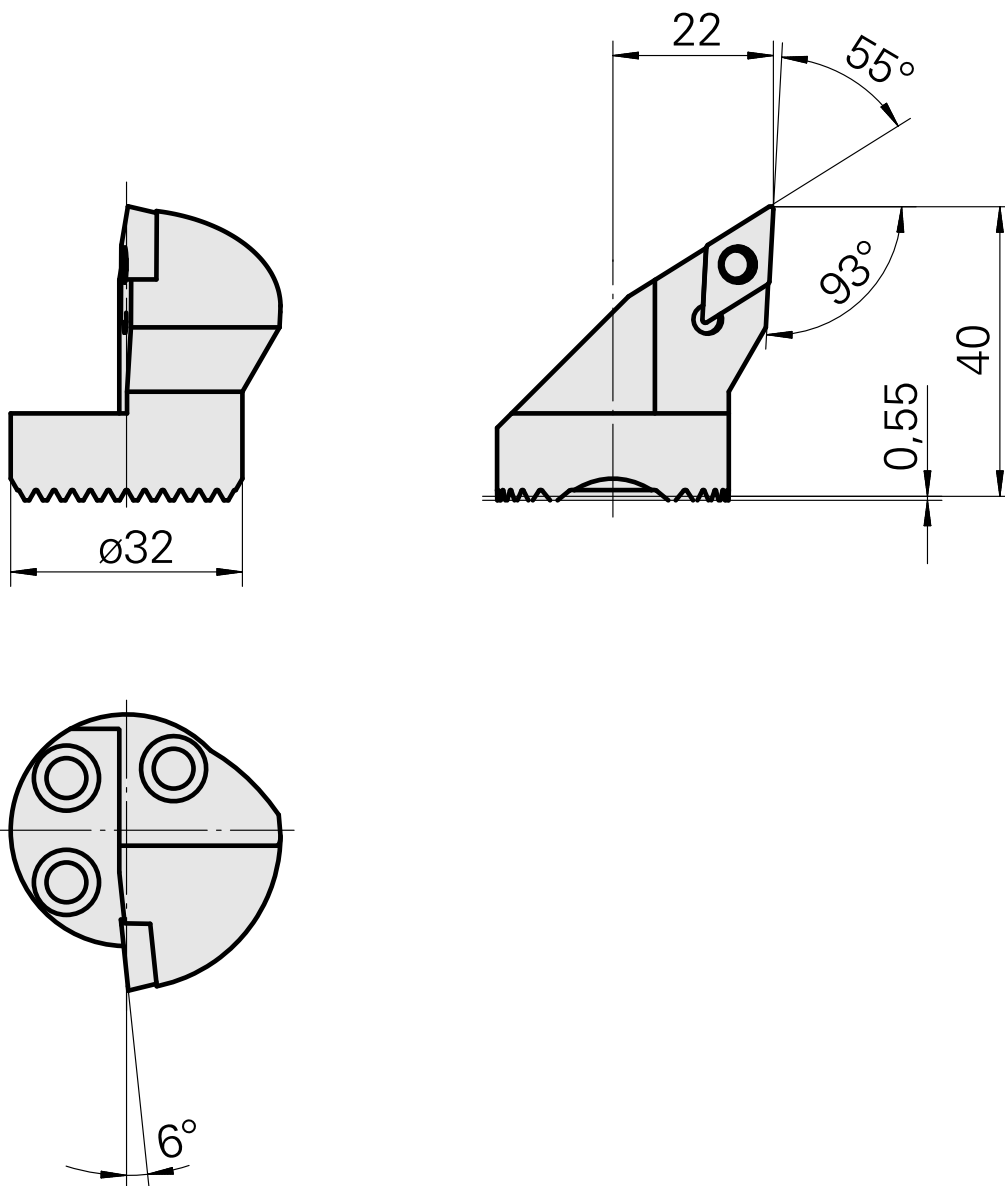

## Boring head for DC.. 11T3..

### Technical data

<b>Mounting</b>	for DC.. 11T3..
<b>Cooling</b>	internal
<b>Pressure</b>	50 bar
<b>X [mm]</b>	40 (1.57")
<b>Z [mm]</b>	22 (0.87)
<b>INDEX TRAUB products</b>	G220.3 • G220 • R200 • TNX65/42 • TNX220.3

## Accessories

Required for operation

[Countersunk screw Wohlhaupter Nr. 115673](#)

Product ID : 10587078

Previous product ID : W00013.0026

---