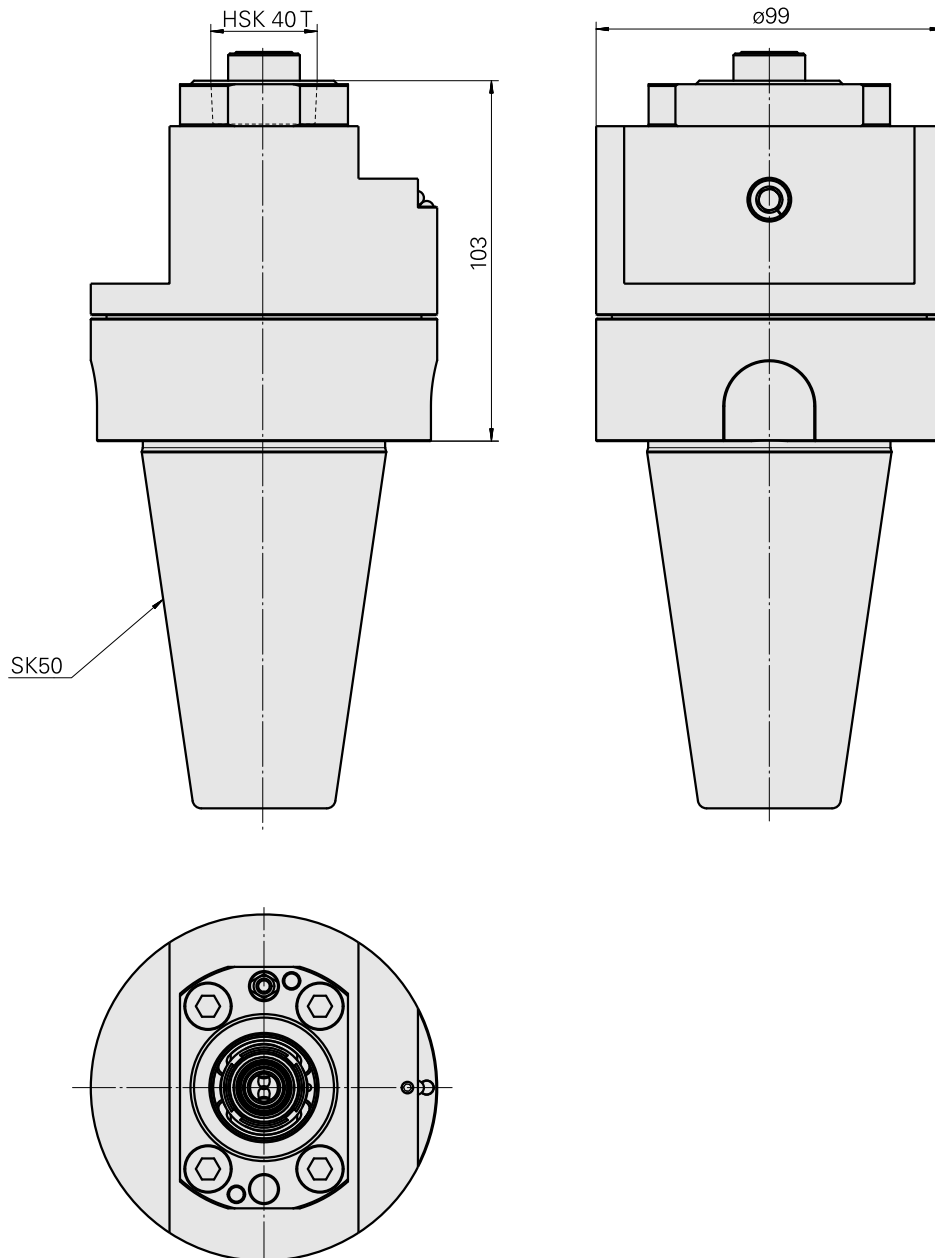

### Technical data

TH accessories category

Adapter for presetting units

Mounting

SK50

Tool mounting

HSK 40