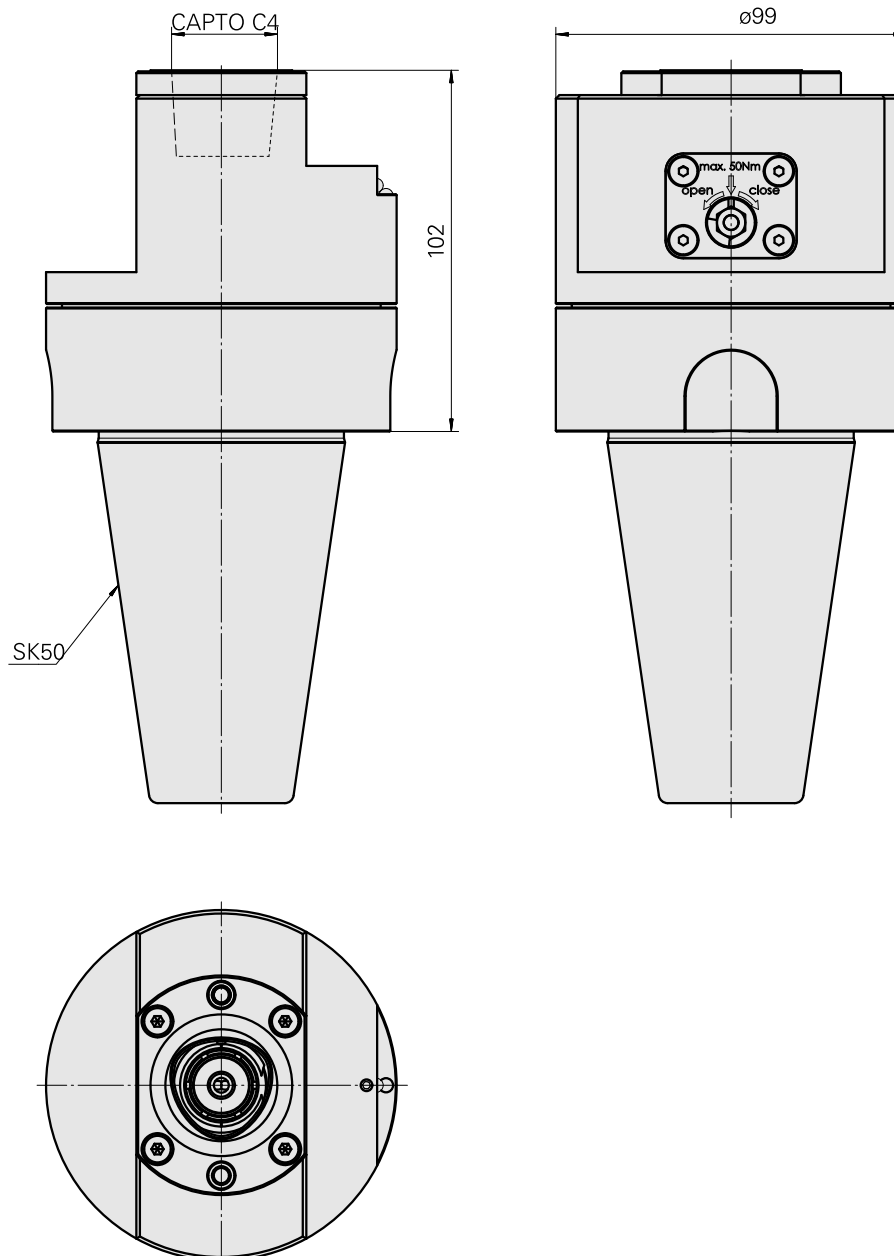

Presetting device /INDEX CAPTO C4

Technical data

TH accessories category

Adapter for presetting units

Mounting

SK50

Tool mounting

CAPTO C4