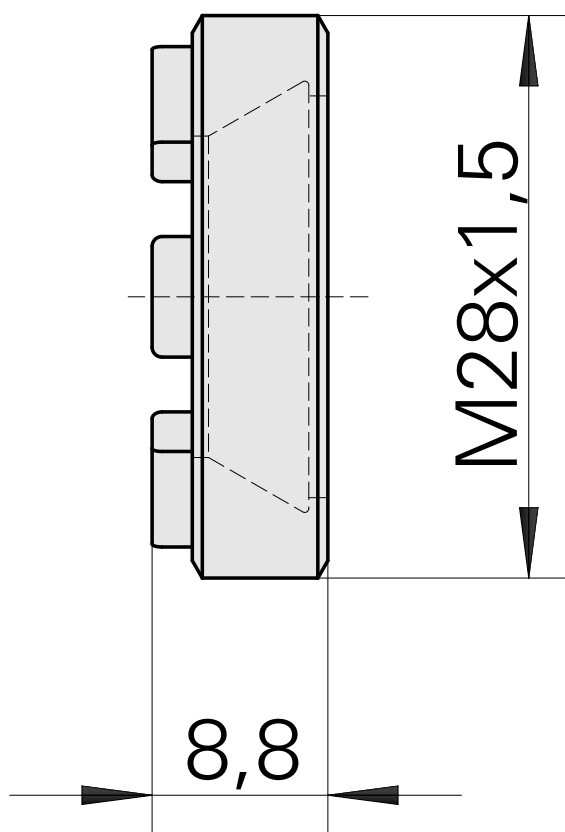

Clamping nut

Technical data

TH accessories category

Clamping nut

Mounting

ER20

Collet type

ER 20

Clamping nut type

Male thread

10566942
901939.5201

INDEX

Documents

No downloads available for this product