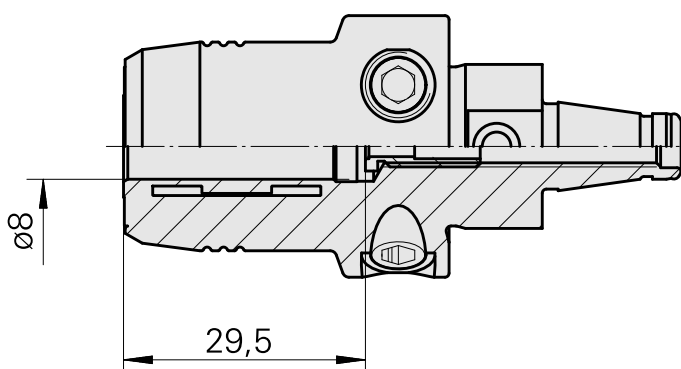

WFB 20-12 Hydraulic expansion chuck D8

Technical data

TH accessories category

WFB 20-12

Mounting

Hydraulic expansion chuck D8

Quick change inserts

hydraulic expan. mounting