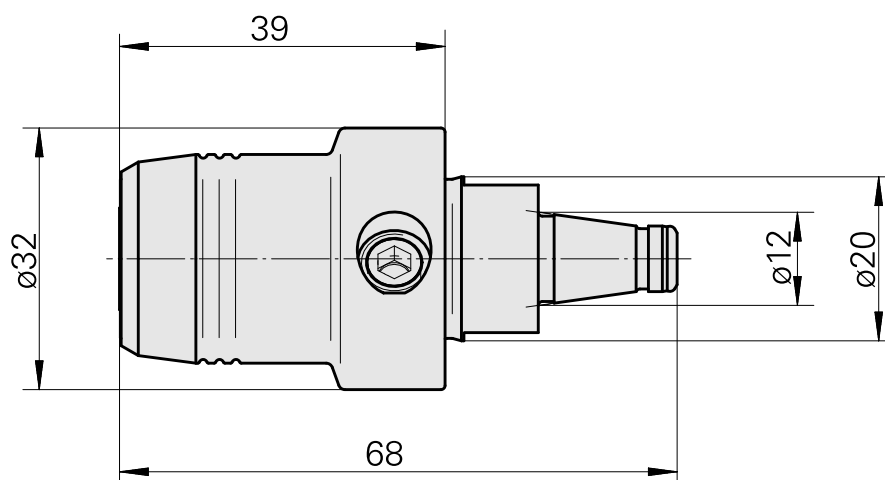

WFB 20-12 Hydraulic expansion chuck D8

Technical data

TH accessories category

WFB 20-12

Mounting

Hydraulic expansion chuck D8

Quick change inserts

hydraulic expan. mounting