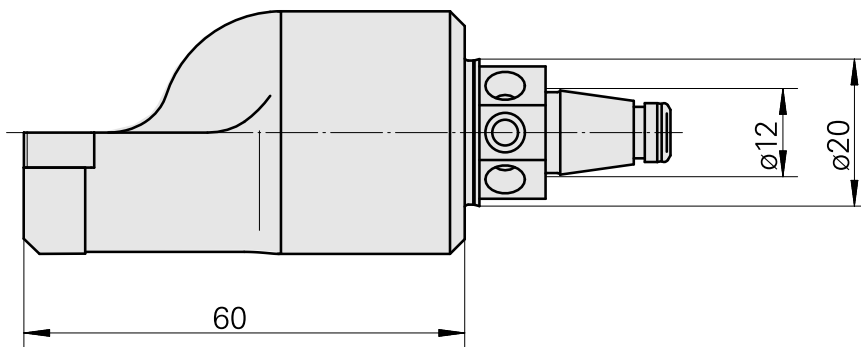

WFB 20-12 for CC.. 09T3.., right, without gripper groove

Technical data

TH accessories category

WFB 20-12

Mounting

for CC.. 09T3..

Quick change inserts

Turning tool holder