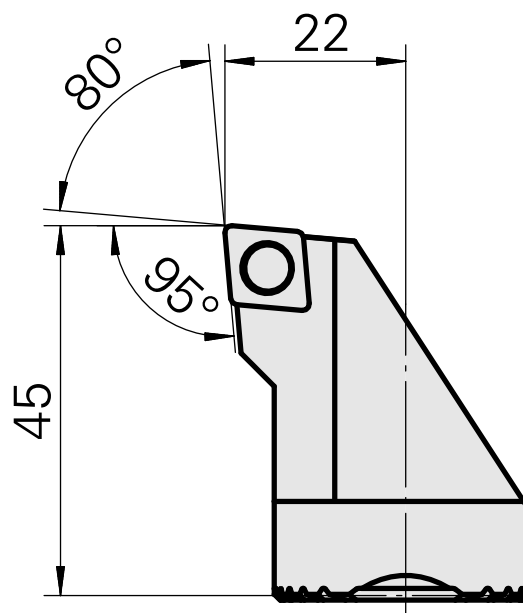

Boring head for CC.. 09T3..

Technical data

Mounting	for CC.. 09T3..
Cooling	internal
Pressure	50 bar
X [mm]	45 (1.77")
Z [mm]	22 (0.87)
INDEX TRAUB products	G220.3 • R200 • TNX65/42 • TNX220.3

Documents

No downloads available for this product

Accessories

Optional accessories

Other accessories

[Countersunk screw Wohlhaupter Nr. 115673](#)

Product ID : 10587078

Previous product ID : W00013.0026
