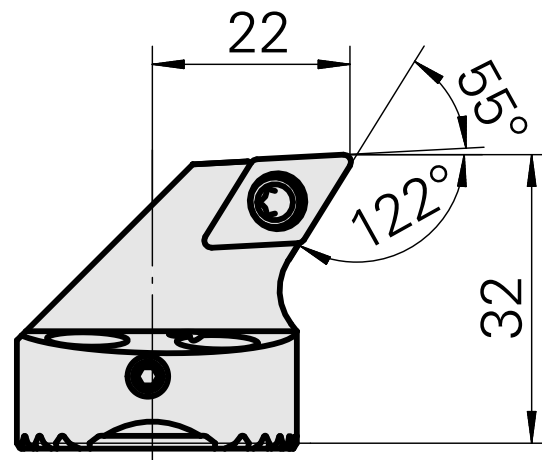

### Technical data

**Mounting**

for DC.. 11T3..

**Cooling**

internal

**Pressure**

50 bar

**X [mm]**

32 (1.26")

**Z [mm]**

22 (0.87)

**INDEX TRAUB products**

G220.3 • G220 • R200 • TNX65/42 •  
TNX220.3