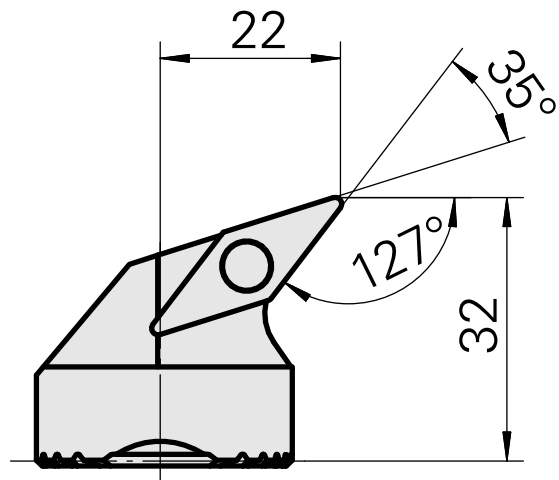

Boring head for VC.. 1604..

Technical data

Mounting	for VC.. 1604..
Cooling	internal
Pressure	50 bar
X [mm]	32 (1.26")
Z [mm]	22 (0.87)
INDEX TRAUB products	G220.3 • R200 • TNX65/42 • TNX220.3

Documents

No downloads available for this product

Accessories

Optional accessories

Other accessories

[Countersunk screw Wohlhaupter Nr. 115673](#)

Product ID : 10587078

Previous product ID : W00013.0026
