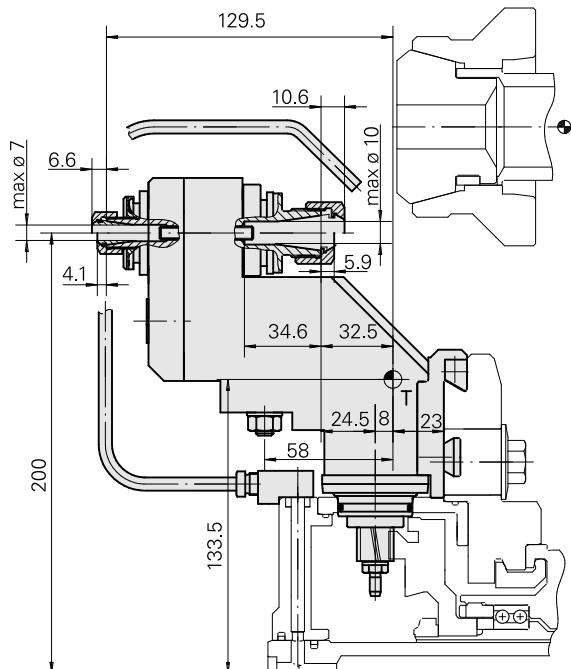

Milling unit Circular prism 1:1 ER16/ER1, ±40°

Technical data

Shank TNL	Circular prism
Drive	Overall drive
Fixation TNL	Central tensioning screw
Speed ratio	1:1
Cooling	external
Pressure	30 bar
Mounting	ER16/ER11
INDEX TRAUB products	TNK36 • TNL26

Documents

No downloads available for this product

Accessories

Required for operation

Spanner

Product ID : 10969996

Previous product ID : 490219.0111

TH accessories category Tool	Mounting ER11	Collet type ER 11	Clamping nut type Female thread
Tools for Collet chucks Clamping nut wrench			

Spanner

Product ID : 10966369

Previous product ID : 490219.0161

TH accessories category Tool	Mounting ER16	Collet type ER 16	Clamping nut type Female thread
Tools for Collet chucks Clamping nut wrench			

[Clamping nut](#)

Product ID : 10378189

Previous product ID : 901939.01

TH accessories category Clamping nut	Mounting ER16	Collet type ER 16	Clamping nut type Female thread
---	------------------	----------------------	------------------------------------