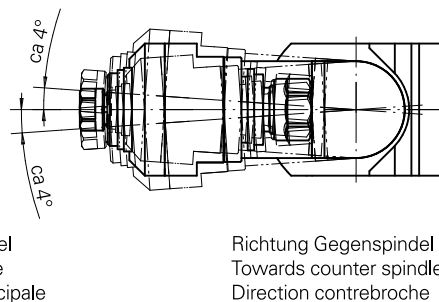

Milling unit Circular prism 1:1 ER16/ER1, ±40°

Technical data

Shank TNL	Circular prism
Drive	Overall drive
Fixation TNL	Central tensioning screw
Speed ratio	1:1
Cooling	external
Pressure	30 bar
Mounting	ER16/ER11
INDEX TRAUB products	TNK36 • TNL26

Documents

No downloads available for this product

Accessories

Required for operation

Spanner

Product ID : 10969996

Previous product ID : 490219.0111

TH accessories category Tool	Mounting ER11	Collet type ER 11	Clamping nut type Female thread
Tools for Collet chucks Clamping nut wrench			

Spanner

Product ID : 10966369

Previous product ID : 490219.0161

TH accessories category Tool	Mounting ER16	Collet type ER 16	Clamping nut type Female thread
Tools for Collet chucks Clamping nut wrench			