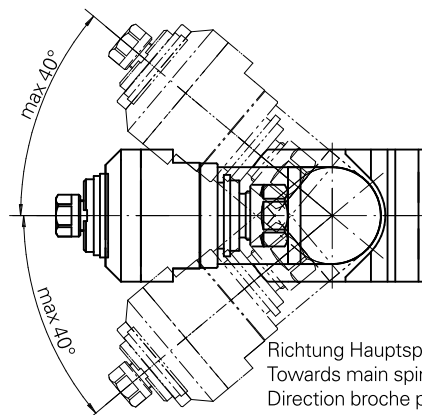

Milling unit Circular prism 1:1 ER16/ER1, ±40°

Technical data

Shank TNL	Circular prism
Drive	Overall drive
Fixation TNL	Central tensioning screw
Speed ratio	1:1
Cooling	external
Pressure	30 bar
Mounting	ER16/ER11
INDEX TRAUB products	TNK36 • TNL26