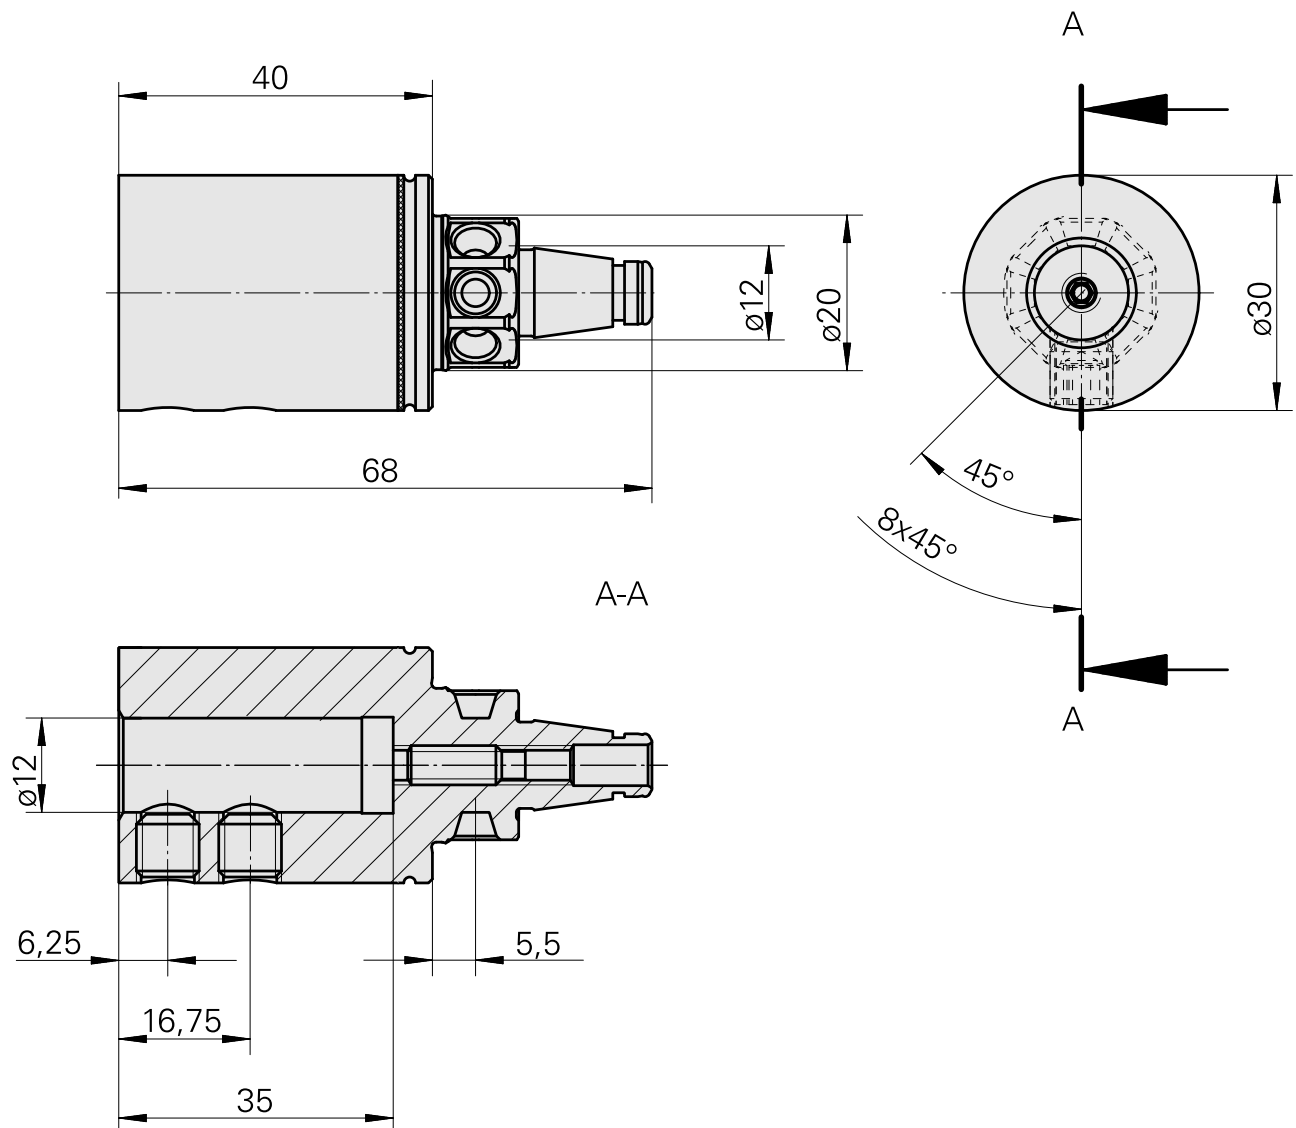

### Technical data

TH accessories category

WFB 20-12

Mounting

D12

Quick change inserts

Boring tool holder

#### [Adjusting screw M 5x15](#)

Product ID : 10491071

Previous product ID : 326794

---