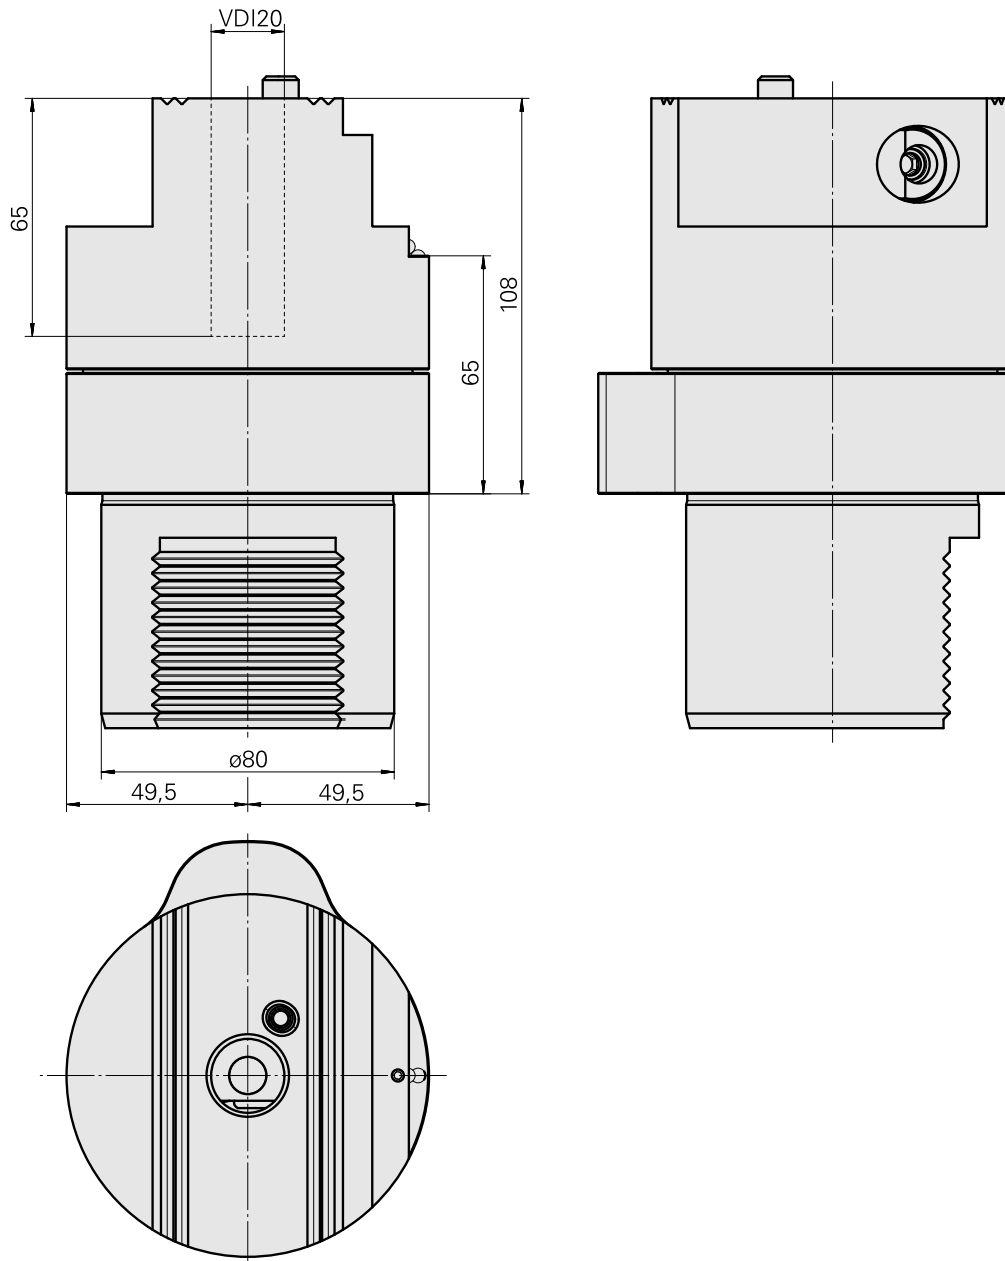

### Technical data

TH accessories category

Adapter for presetting units

Mounting

D80 for presetting devices

Tool mounting

VDI 20