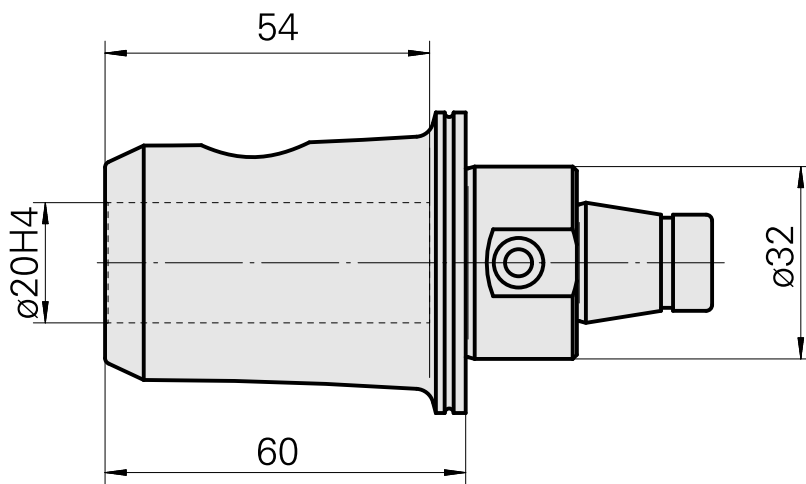

### Données techniques

TH accessories category

WFB 32-20

Mounting

D20

Quick change inserts

Weldon mounting