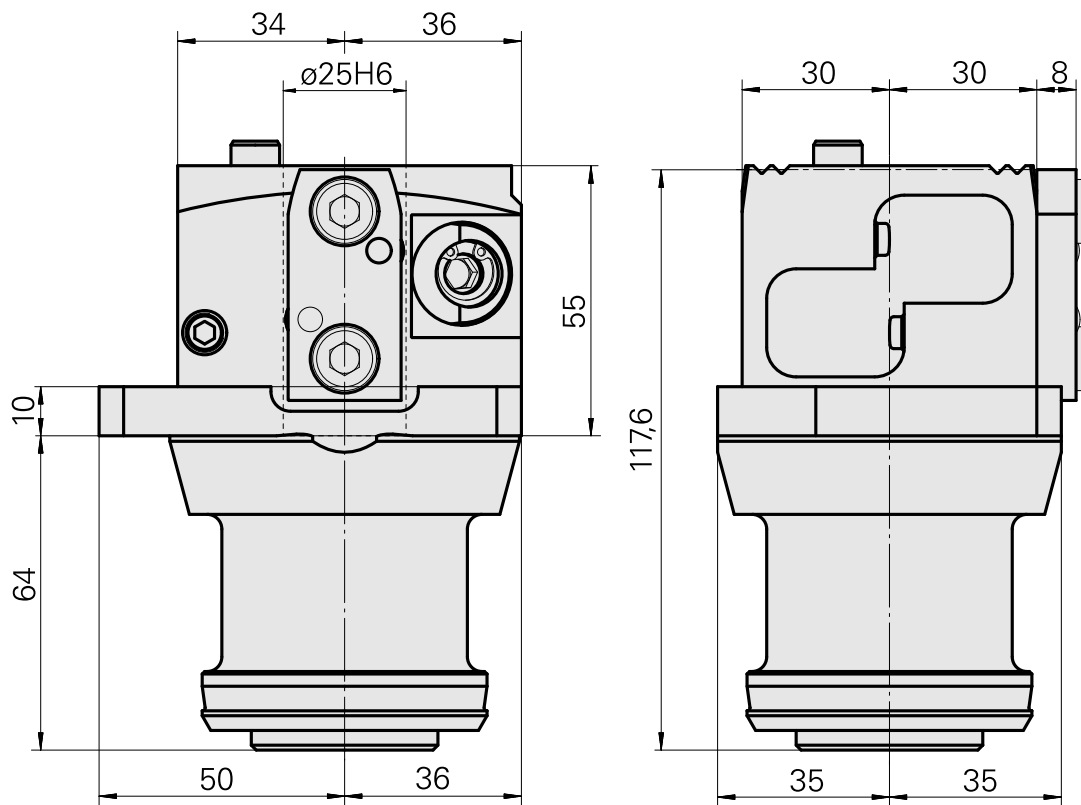

## Mount VDI25

### Technical data

TH accessories category

Adapter pre-adjustment block

Tool mounting

VDI 25