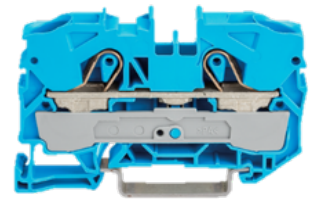

### Technical data

<b>manufacturer product line</b>	Wago
<b>Electrical assemblies</b>	Terminal
<b>manufacturer product line</b>	Wago Serie 2010
<b>Length</b>	68 Millimeter
<b>Width</b>	10 Millimeter
<b>Height</b>	37 Millimeter
<b>Cross-section</b>	10 Square millimeter
<b>Number of wires/poles (ST)</b>	2 Piece
	BU - blue