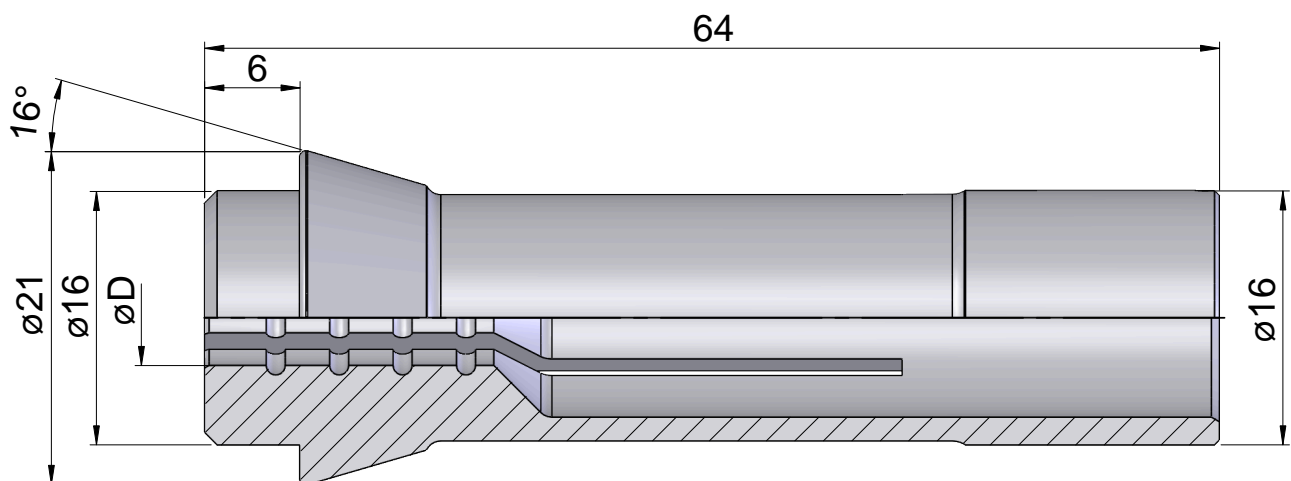

Clamping collet 1212E/F16 Ø=13,00

Technical data

There are currently no additional technical features stored for this product

Documents

No downloads available for this product