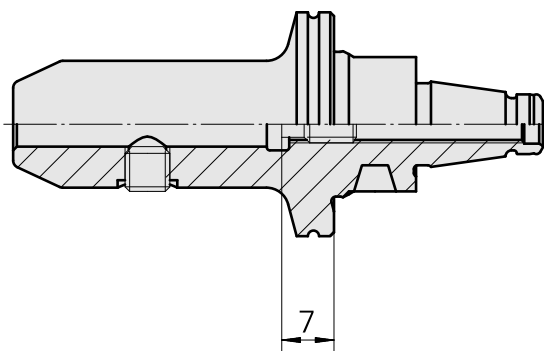

WFB 20-12 D6

Technical data

TH accessories category	WFB 20-12
Mounting	D6
Quick change inserts	Weldon mounting

Documents

No downloads available for this product

Accessories

Optional accessories

Other accessories

[Adjusting screw M 5x10](#)

Product ID : 10674886

Previous product ID : 326793

[Clamping screw M 6x 6 \(106AWS\)](#)

Product ID : 10565283

Previous product ID : 326789
