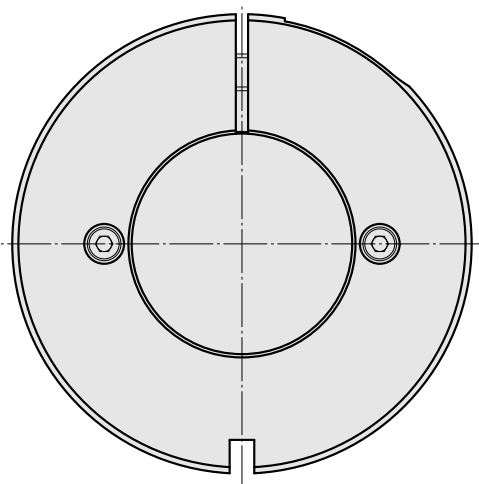

Reductions Hydraulic Expansion D51/ D36

Technical data

TH accessories category	Reductions Hydraulic Expansion
Mounting	D51
Tool mounting	D36

Documents

Product notes

[DE \(pdf\)](#)

[EN \(pdf\)](#)

[FR \(pdf\)](#)