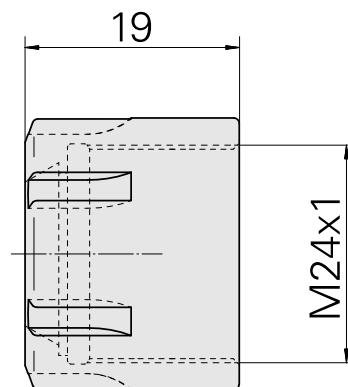

### Technical data

TH accessories category

Clamping nut

Mounting

ER20

Collet type

ER 20

Clamping nut type

Female thread diameter reduced

10435531  
901939.2201

**INDEX**

---