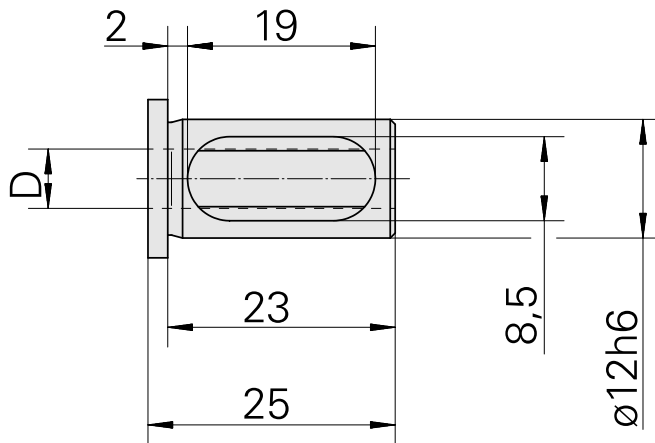

## Mounting sleeve with collar D12/ 4mm

### Technical data

TH accessories category	Mounting sleeve with collar
Mounting	D12
Tool mounting	4mm