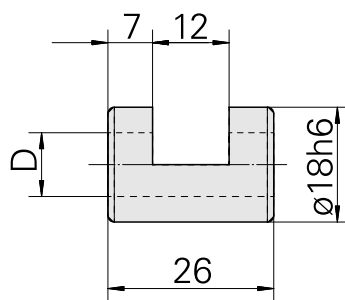

Clamping sleeve D18/ 11mm

Technical data

TH accessories category	Clamping sleeve
Mounting	D18
Tool mounting	11mm

10390563
993118.1100

INDEX

Documents

No downloads available for this product