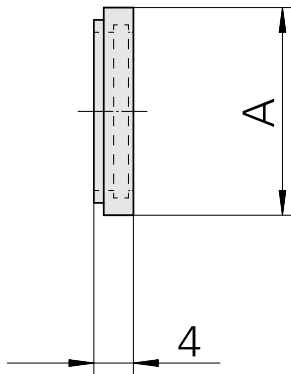

Sealing washer ER16 7.5-8mm, for internal cooling lubricant supply

Technical data

TH accessories category	Sealing washer
Mounting	ER16
Tool mounting	7.5-8mm
Collet type	ER 16

10387767
W9990374

INDEX

Documents