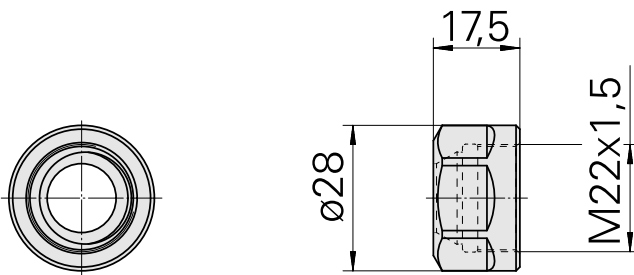

Clamping nut

Technical data

TH accessories category

Clamping nut

Mounting

ER16

Collet type

ER 16

Clamping nut type

Female thread