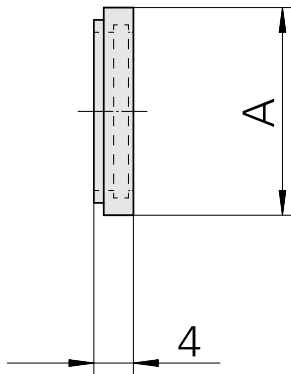

Sealing washer ER16 4.5-5mm, for internal cooling lubricant supply

Technical data

TH accessories category	Sealing washer
Mounting	ER16
Tool mounting	4.5-5mm
Collet type	ER 16

Documents

No downloads available for this product