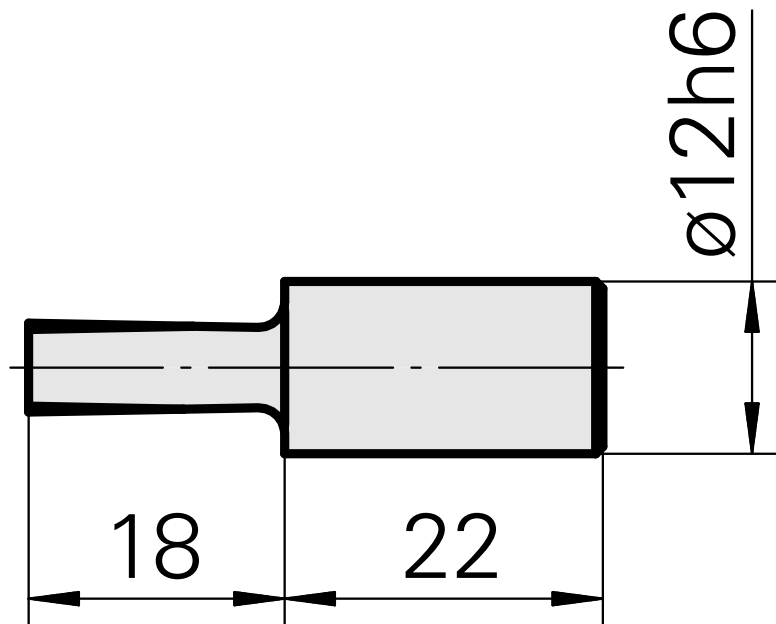

## Broach Vkt.6 mm

### Technical data

TH accessories category	Broach
Mounting	Vkt.6 mm
Tool mounting	12mm