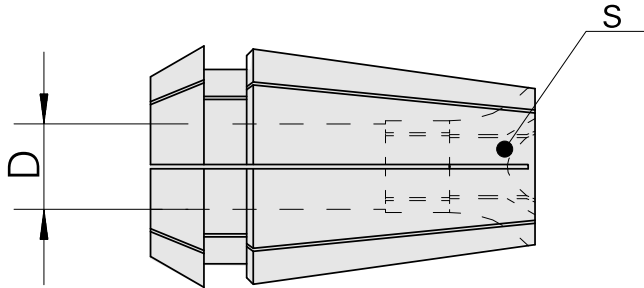

ER-Collet chuck for taps ER 25-GB 6mm

Technical data

TH accessories category	ER-Collet chuck for taps
Mounting	ER25
Tool mounting	6mm
Collet type	ER 25-GB

Documents

No downloads available for this product